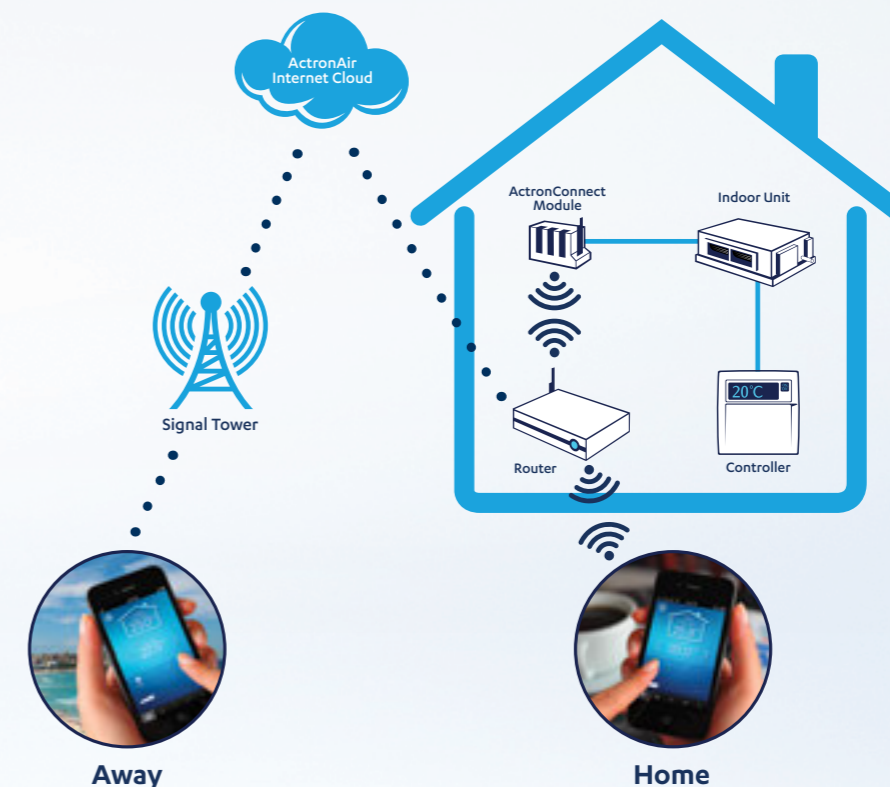

## Wireless control at home or away

### Get the bedroom ready from the lounge

Let's face it, even at home it's handy to be able to control your whole home's air conditioning from the comfort of your favourite chair. ActronConnect is the ultimate air conditioning remote control. Cool the bedroom before you head up to sleep, or get the kitchen cosy and warm before you get out of bed on a chilly winter's morning.

### Innovative technology makes it look easy

ActronConnect comes with a module that can be hidden away in your roof space or cupboard and can be easily accessed when required.

Its long-range antenna provides extensive Wi-Fi connectivity all around the home. And when you're down the road, or on the other side of the globe, you can connect with the ActronAir Internet Cloud which communicates back to your home. Either way, complete comfort is in the palm of your hand.