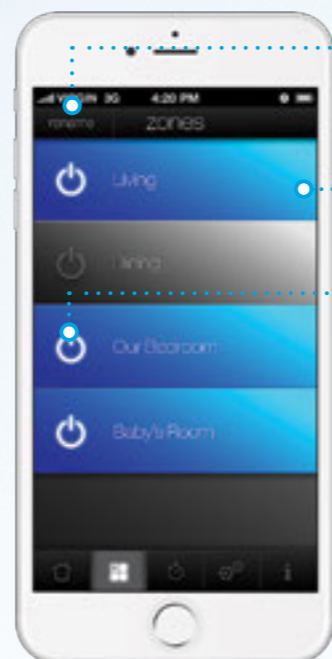

Better Control

Full zone control

The zone screen gives you easy control over which zones are on and off. You can give each zone the name you prefer: Kate's Room, TV Room, Man Cave – whatever you like. And if you have an ActronAir Ultima upgraded system, the actual temperature of each zone is also shown.

It's all fast and intuitive, just like air conditioning should be.